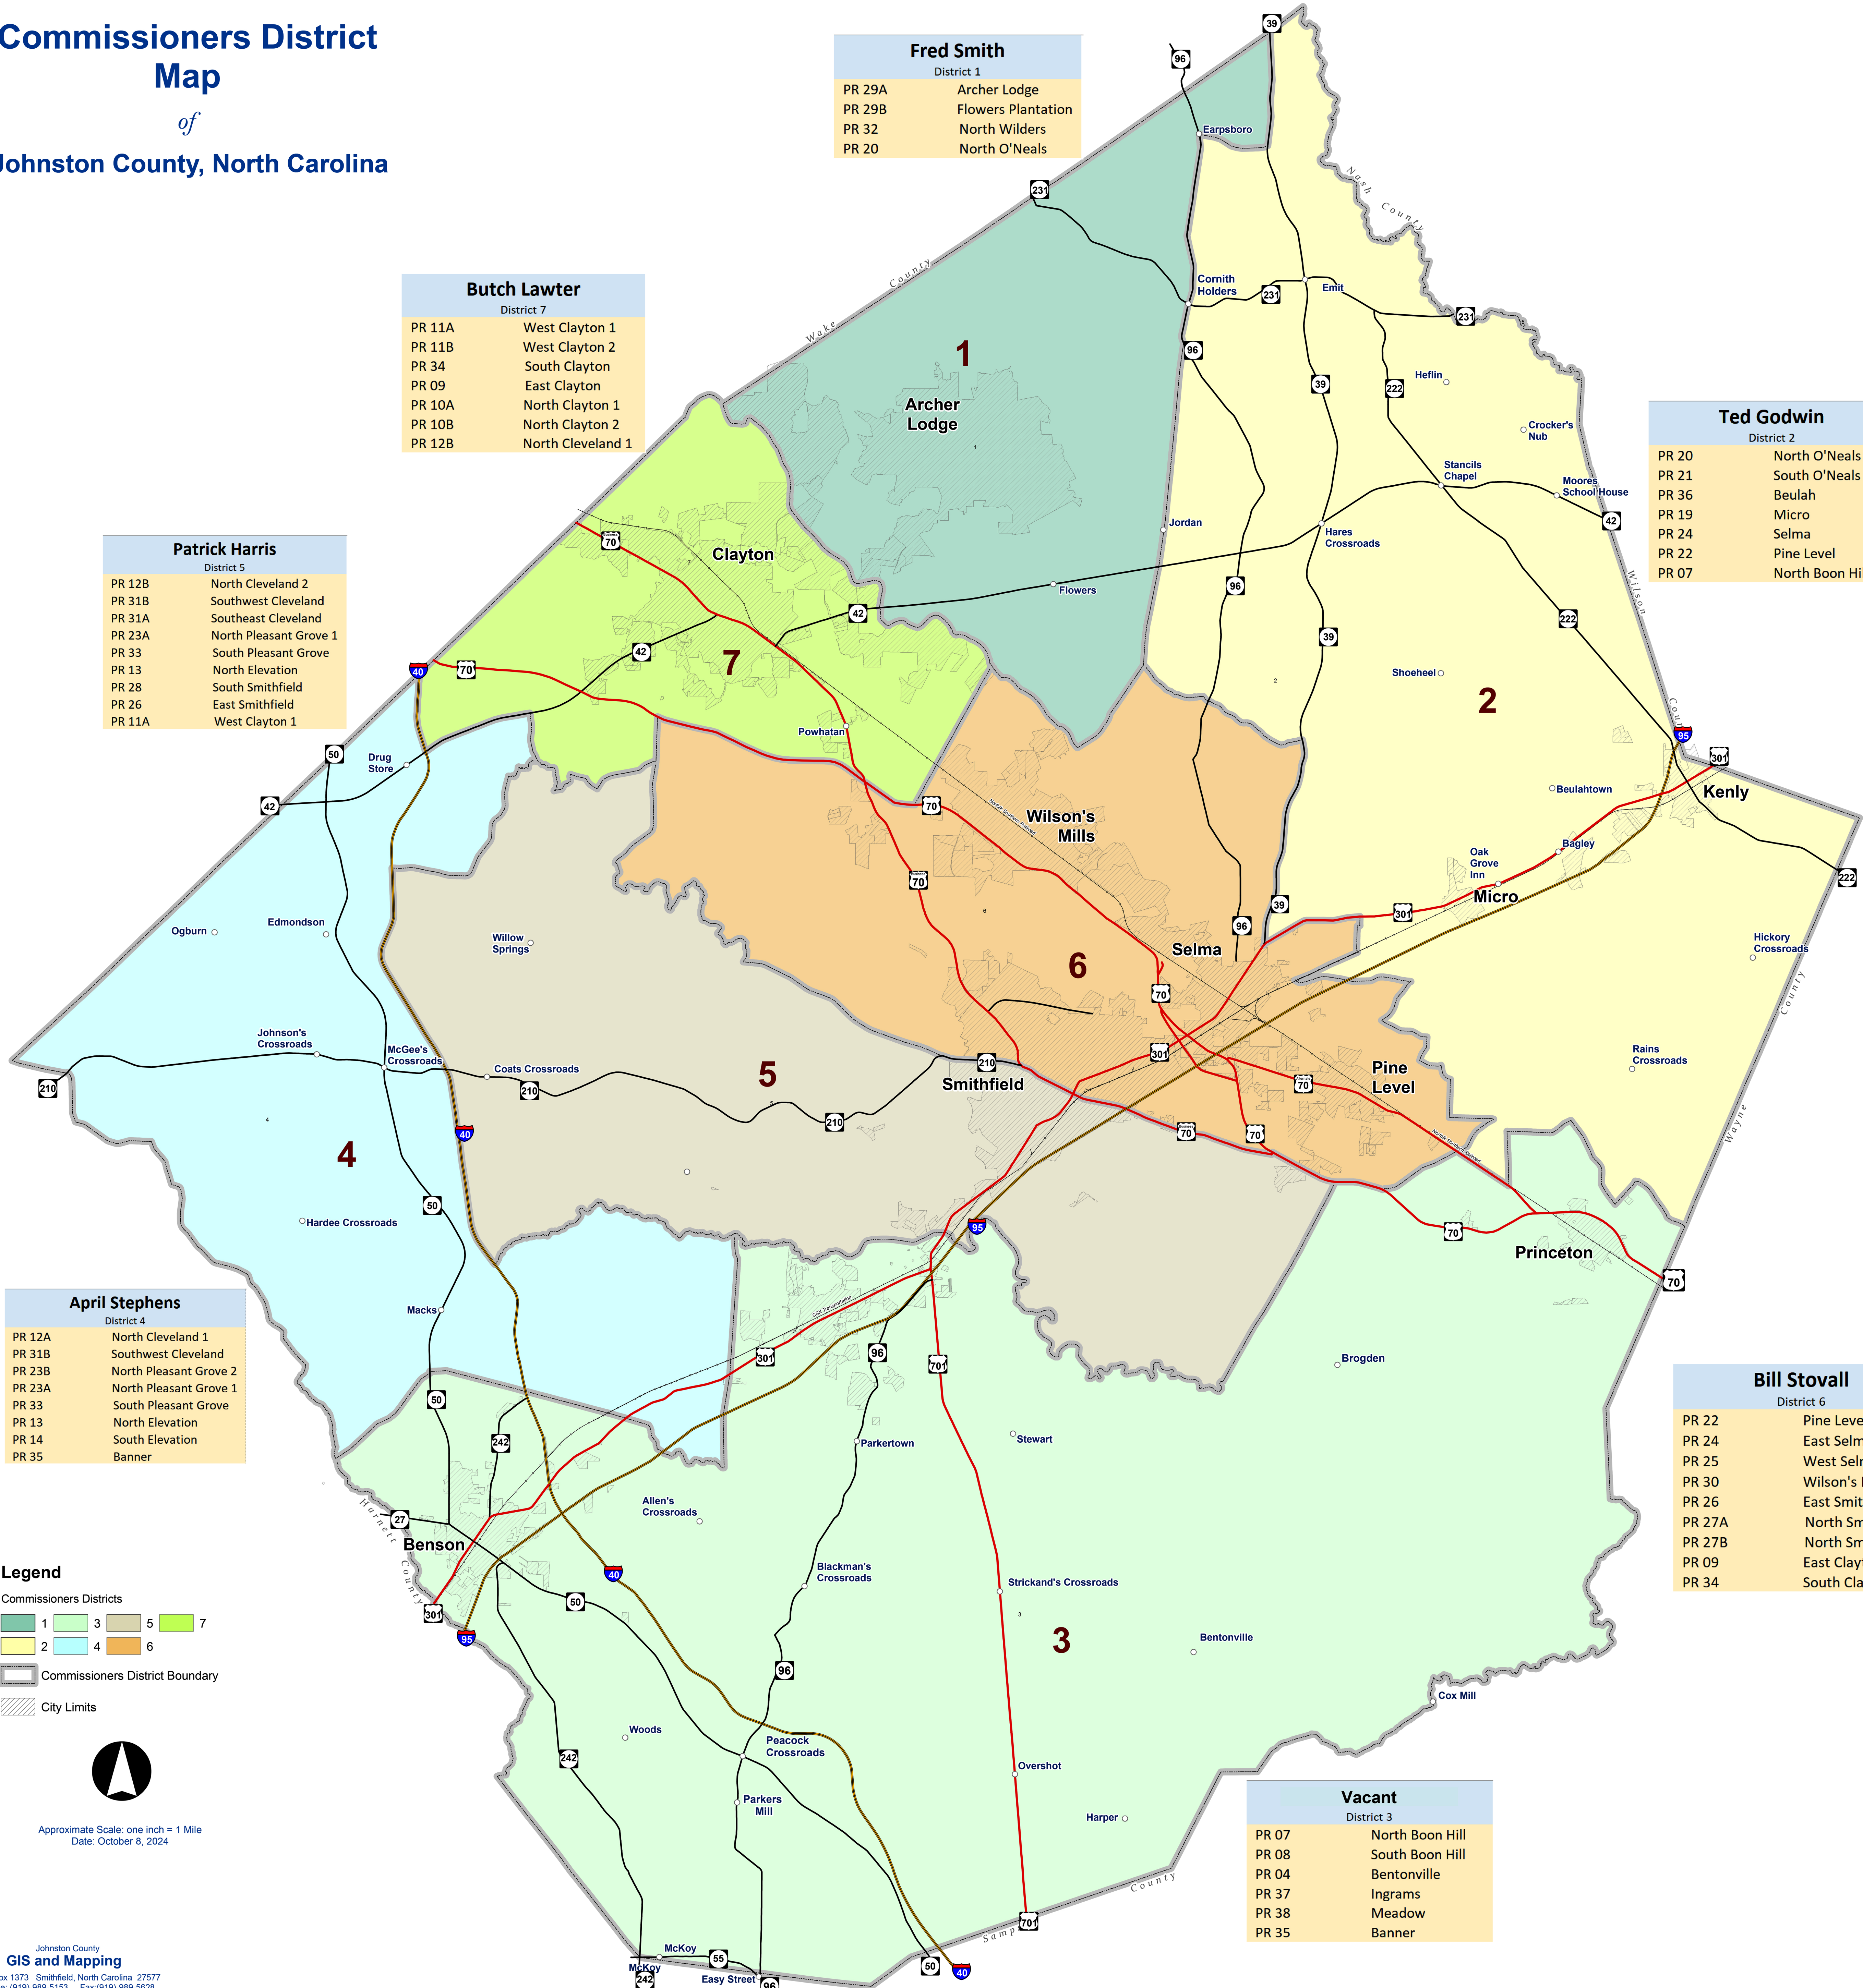

Ted Godwin	
District 2	
PR 20	North O'Neals
PR 21	South O'Neals
PR 36	Beulah
PR 19	Micro
PR 24	Selma
PR 22	Pine Level
PR 07	North Boon Hill

Patrick Harris	
District 5	
PR 12B	North Cleveland 2
PR 31B	Southwest Cleveland
PR 31A	Southeast Cleveland
PR 23A	North Pleasant Grove 1
PR 33	South Pleasant Grove
PR 13	North Elevation
PR 28	South Smithfield
PR 26	East Smithfield
PR 11A	West Clayton 1

Vacant	
District 3	
PR 07	North Boon Hill
PR 08	South Boon Hill
PR 04	Bentonville
PR 37	Ingrams
PR 38	Meadow
PR 35	Banner

Bill Stovall	
District 6	
PR 22	Pine Level
PR 24	East Selma
PR 25	West Selma
PR 30	Wilson's Mills
PR 26	East Smithfield
PR 27A	North Smithfield
PR 27B	North Smithfield 2
PR 09	East Clayton
PR 34	South Clayton

April Stephens	
District 4	
PR 12A	North Cleveland 1
PR 31B	Southwest Cleveland
PR 23B	North Pleasant Grove 2
PR 23A	North Pleasant Grove 1
PR 33	South Pleasant Grove
PR 13	North Elevation
PR 14	South Elevation
PR 35	Banner

**Legend**

Commissioners Districts

- 1 (teal)
- 2 (yellow)
- 3 (light green)
- 4 (light blue)
- 5 (light grey)
- 6 (orange)
- 7 (light green)

Commissioners District Boundary

City Limits

Approximate Scale: one inch = 1 Mile  
Date: October 8, 2024