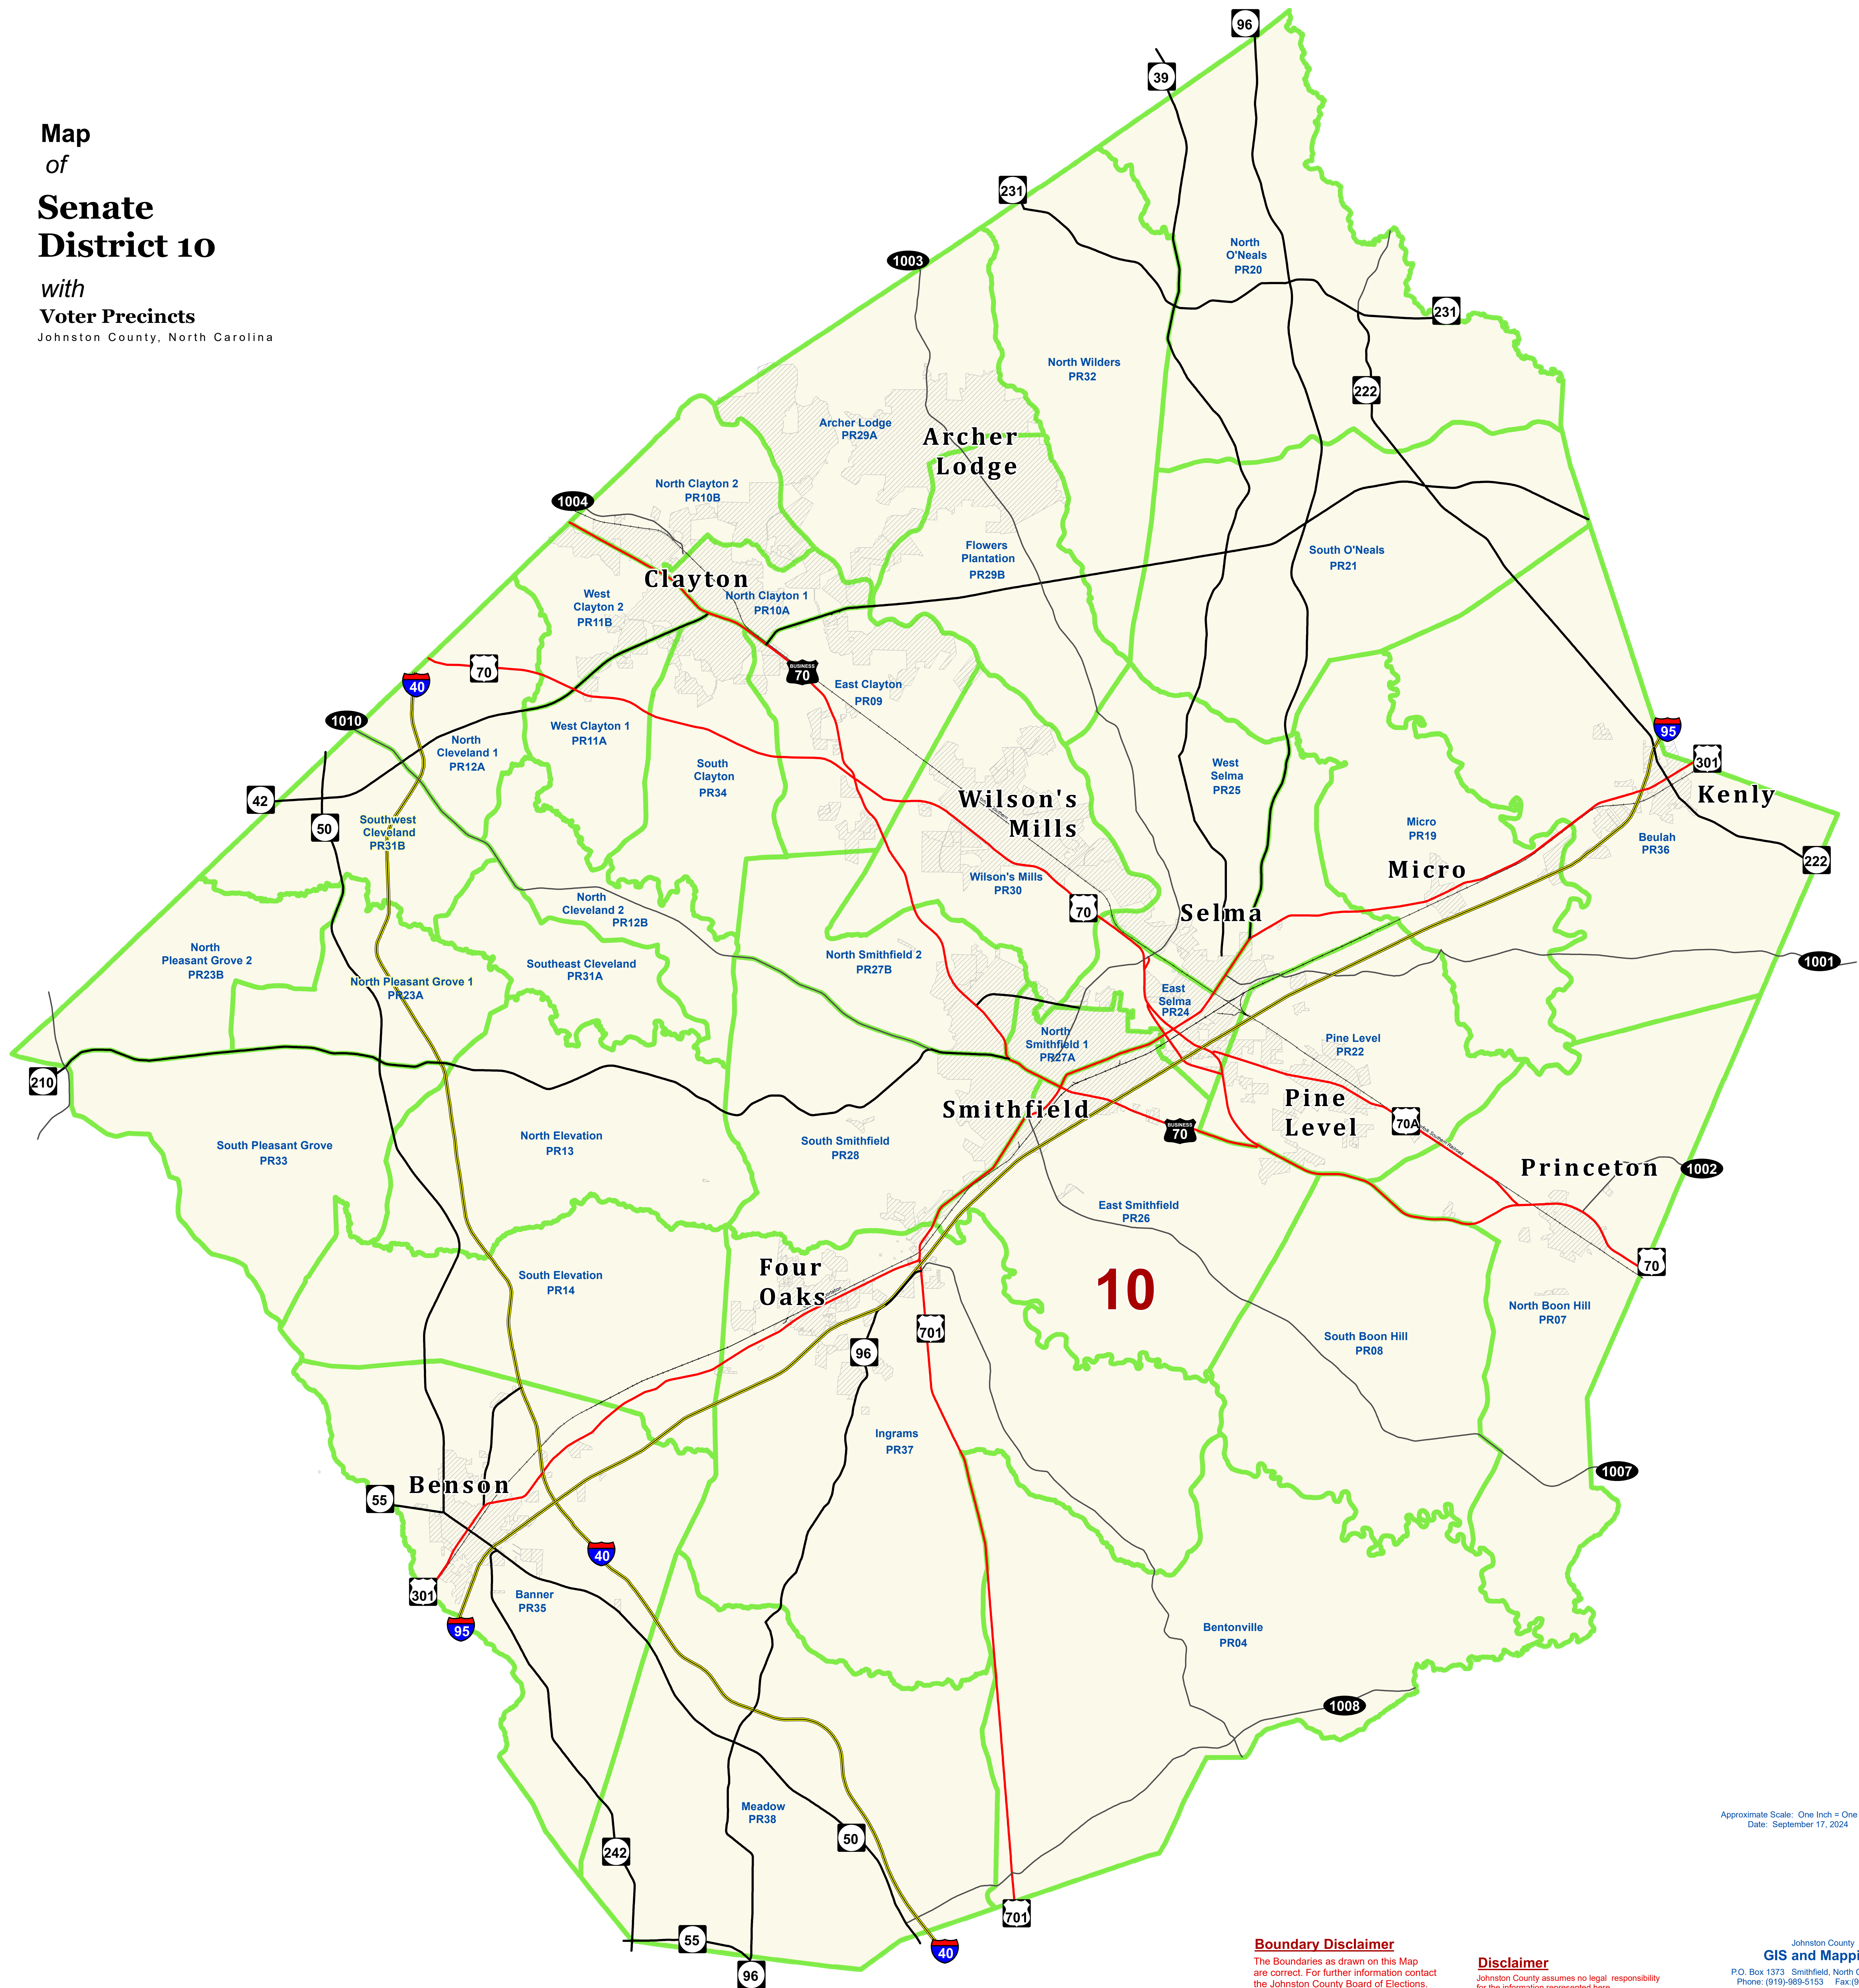

Map  
of  
**Senate  
District 10**

with  
**Voter Precincts**  
Johnston County, North Carolina

Approximate Scale: One Inch = One Mile  
Date: September 17, 2024

**Boundary Disclaimer**  
The Boundaries as drawn on this Map are correct. For further information contact the Johnston County Board of Elections.