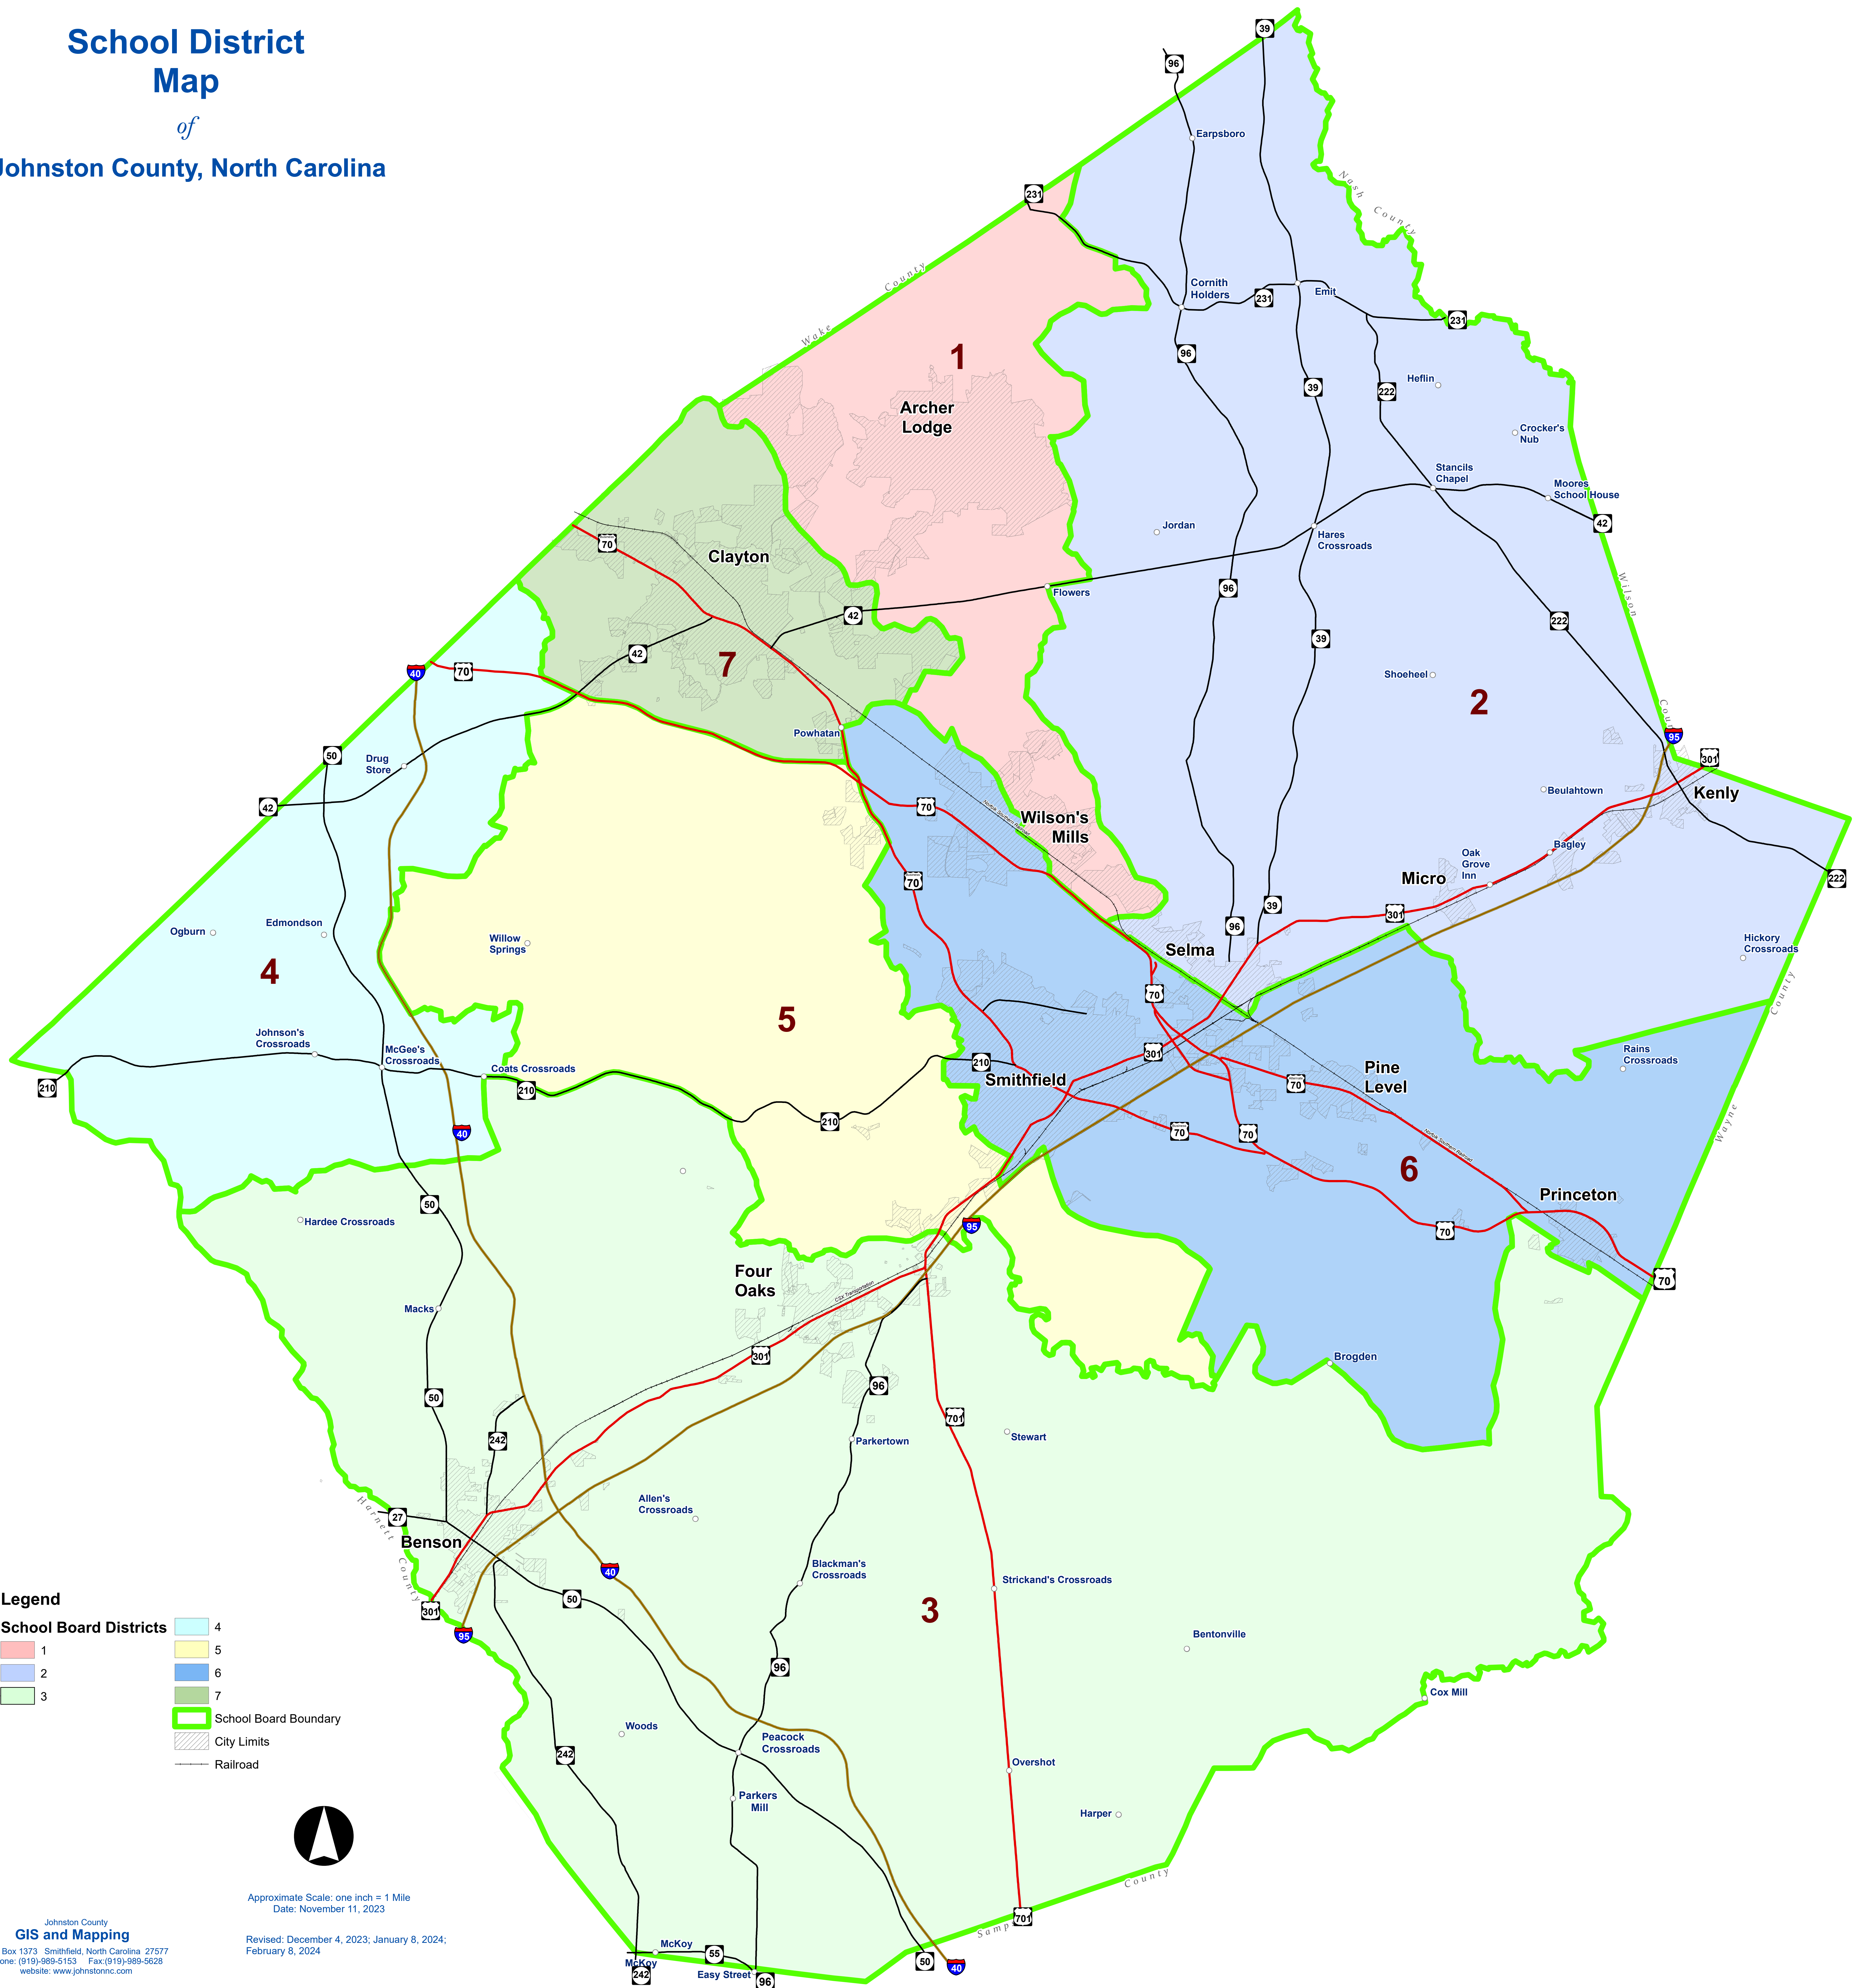

School District Map

of
Johnston County, North Carolina

- Legend**
- School Board Districts**
- 1
 - 2
 - 3
 - 4
 - 5
 - 6
 - 7
- School Board Boundary
 City Limits
 Railroad

Approximate Scale: one inch = 1 Mile
Date: November 11, 2023